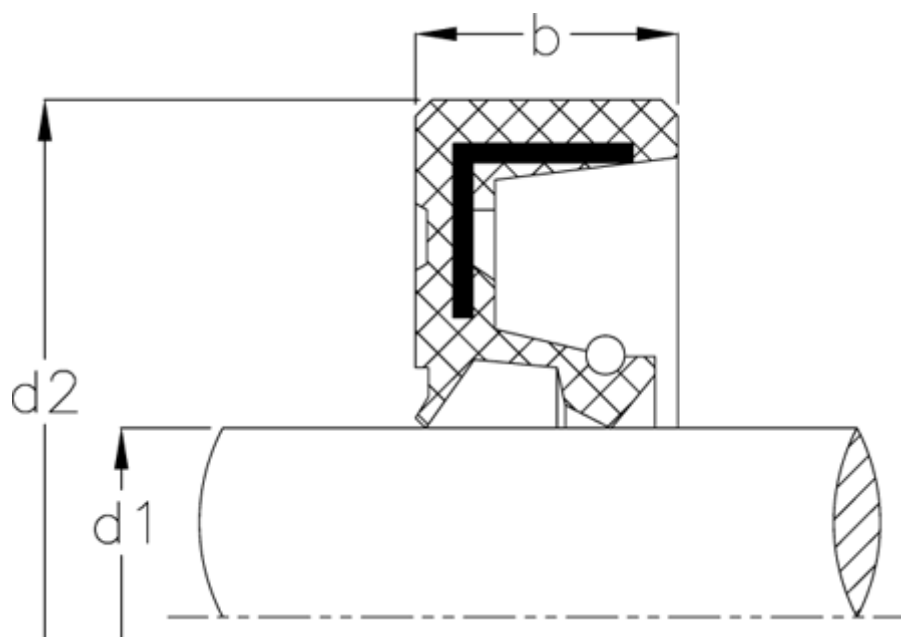

Article number: 170203000470070000

Description: KLEE Rotary shaft seal WAS 3047/7
NBR nitrile rubber, with seal lip

Measures

b	= 7
d1	= 30
d2	= 47
Material	= NBR